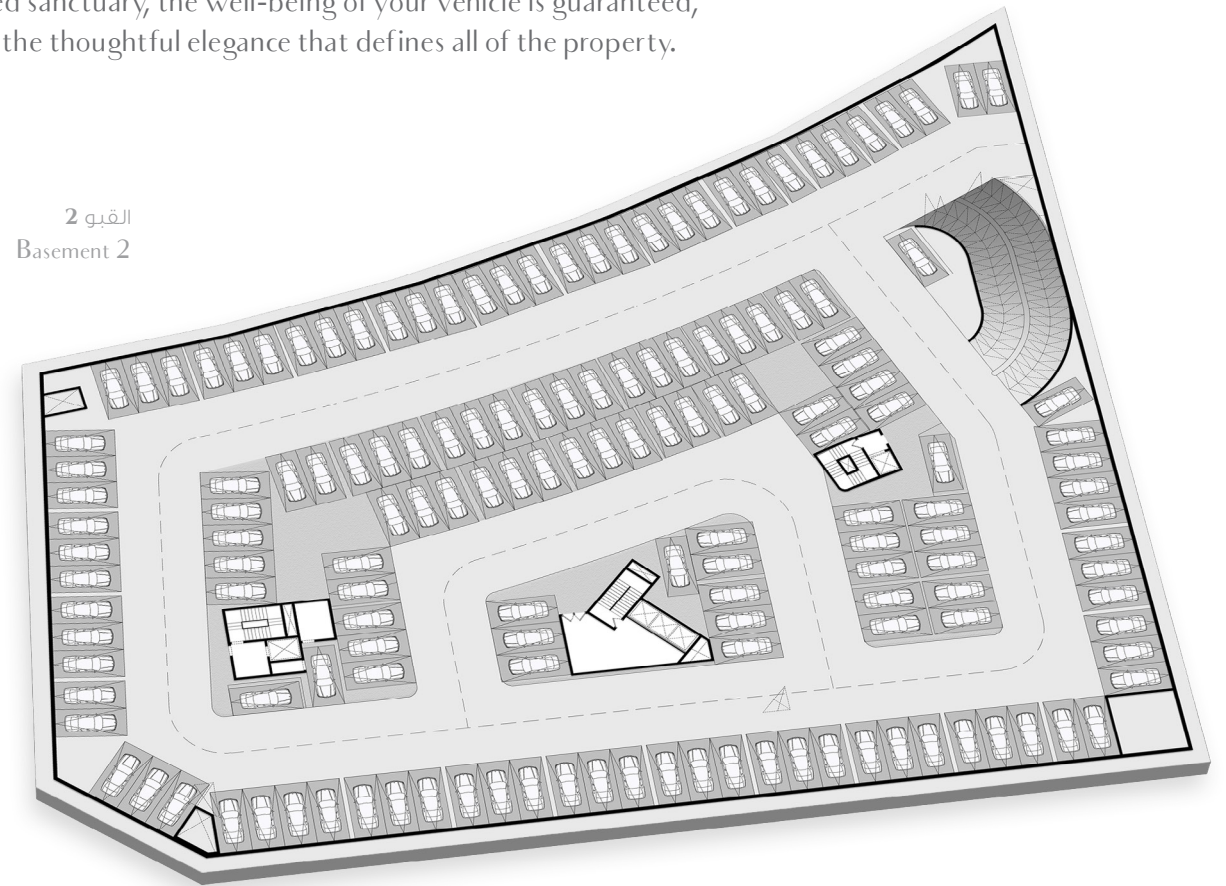

القبو 2
Basement 2