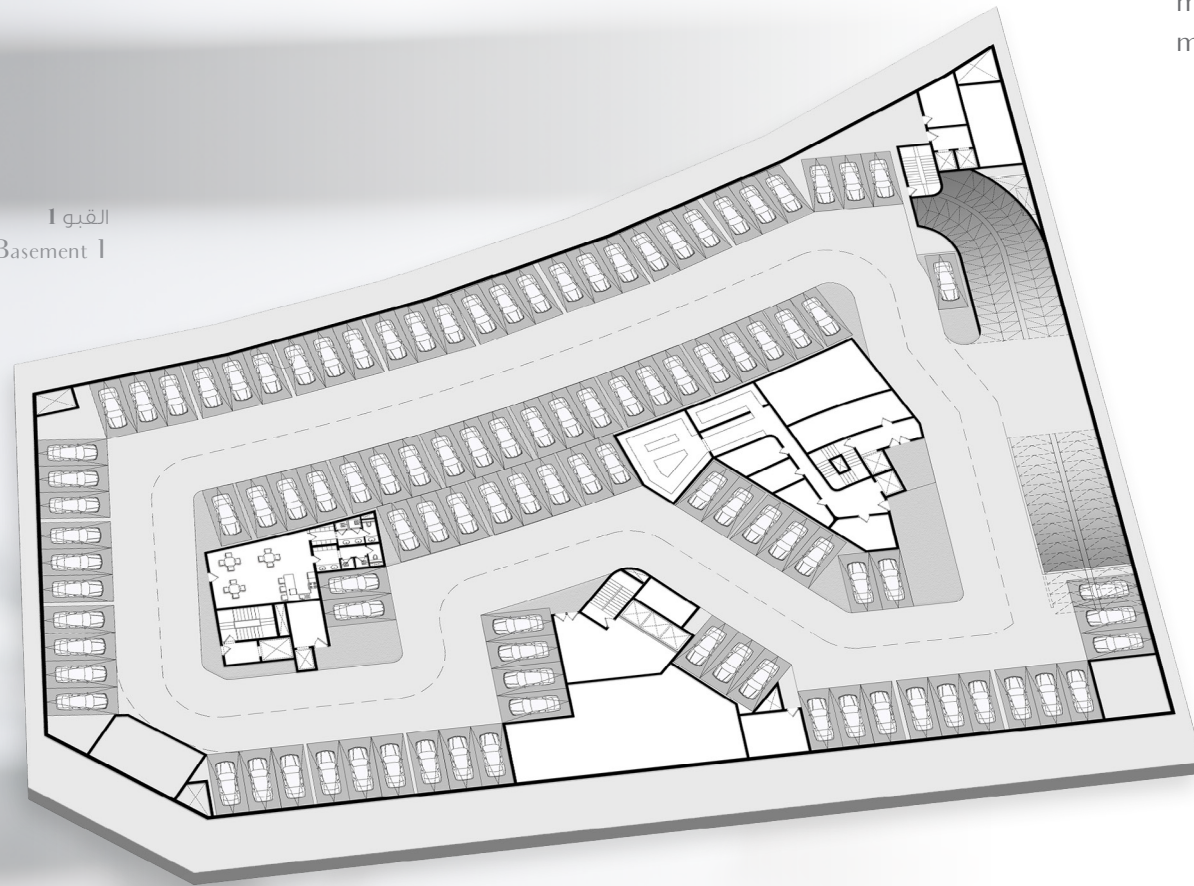

UNDERGROUND ELEGANCE

Discover a parking experience where luxury begins far below, offering your vehicle the same opulence your residence provides. Our advanced underground facility is a haven of generous spacing and seamless navigation, ensuring every moment at Seef Waterfront is free from stress, echoing the serene comfort of your home. In this meticulously maintained sanctuary, the well-being of your vehicle is guaranteed, mirroring the thoughtful elegance that defines all of the property.

القبو 1
Basement 1