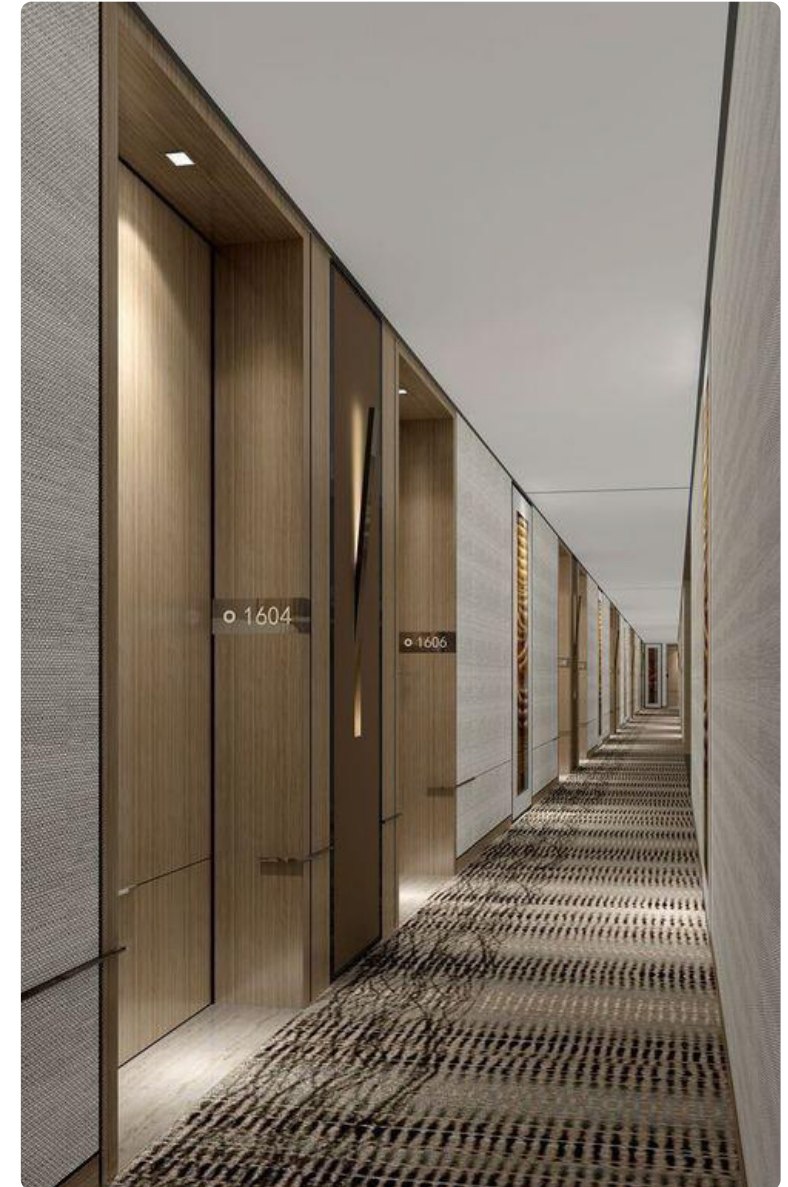

الطابق الأول
FIRST FLOOR